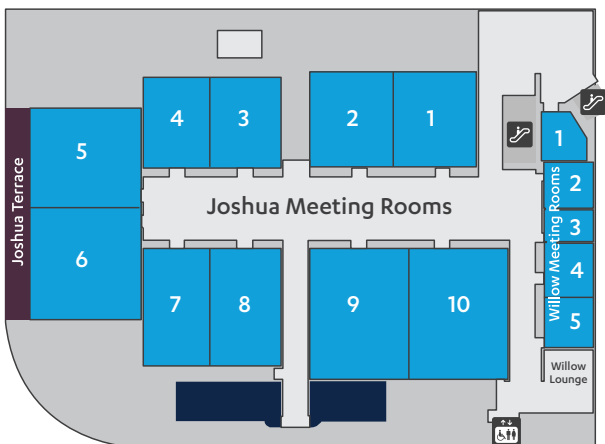

Explore CES exhibit venues at CES.tech.
As of Oct. 19, 2021. Locations subject to change.
Map not to scale.

Consumer Technology Association

Tech South ARIA

Level 3 - East

Show Services at ARIA

Customer Service

Level 2 East

Conference Sessions

Level 2 East, Mariposa 4
Plaza Level East, Orovada 5
Level 1 East, Joshua 10

C Space at ARIA Exhibit Hours

Wednesday, Jan. 5	9 AM-5 PM
Thursday, Jan. 6	9 AM-5 PM
Friday, Jan. 7	9 AM-5 PM

Key

Customer Service

C Space Shuttle

Information

Escalator

Elevators

Explore CES exhibit venues at CES.tech.

As of Oct. 19, 2021. Locations subject to change. Map not to scale.

Level 2 - East

Level 1 - East

Plaza Level - East