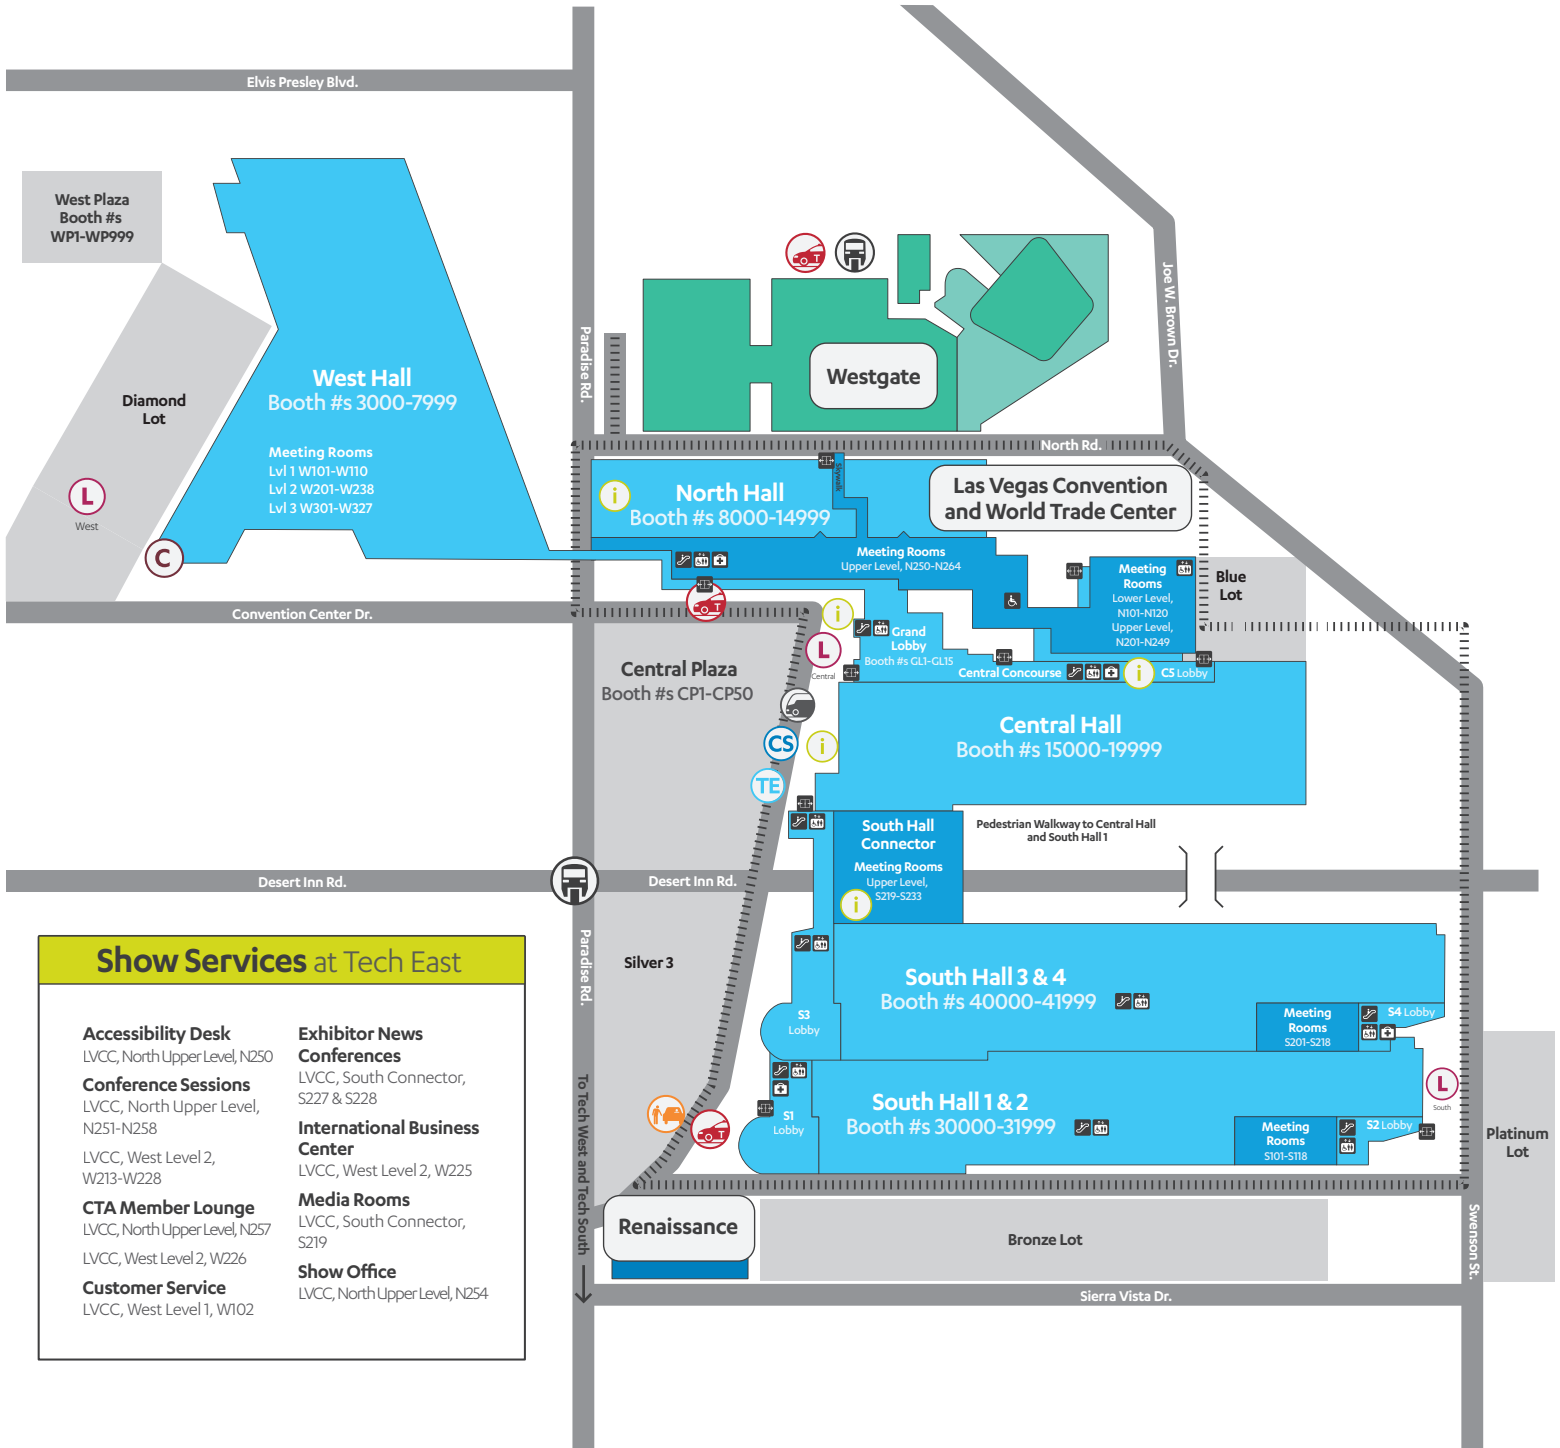

Wednesday, Jan. 5	9 AM-5 PM
Thursday, Jan. 6	9 AM-5 PM
Friday, Jan. 7	9 AM-5 PM

Key

C Space Shuttle

Tech Express

LVCC Loop

Las Vegas Monorail

Hotel

Explore CES exhibit venues at [CES.tech](https://ces.tech).

As of Oct. 19, 2021. Locations subject to change. Map not to scale.

Consumer
Technology
Association

Tech East

Las Vegas Convention and World Trade Center (LVCC),
Renaissance Las Vegas and Westgate Las Vegas

Explore CES exhibit venues at [CES.tech](https://ces.tech). As of Oct. 19, 2021. Locations subject to change. Map not to scale.

Tech West

Venetian Expo (formerly Sands)

Show Services at Tech West

Accessibility Desk
Venetian, Level 1 Lobby

Explore CES exhibit venues at CES.tech.
As of Oct. 19, 2021. Locations subject to change.
Map not to scale.

Consumer Technology Association

Tech South ARIA

Level 3 - East

Show Services at ARIA

Customer Service