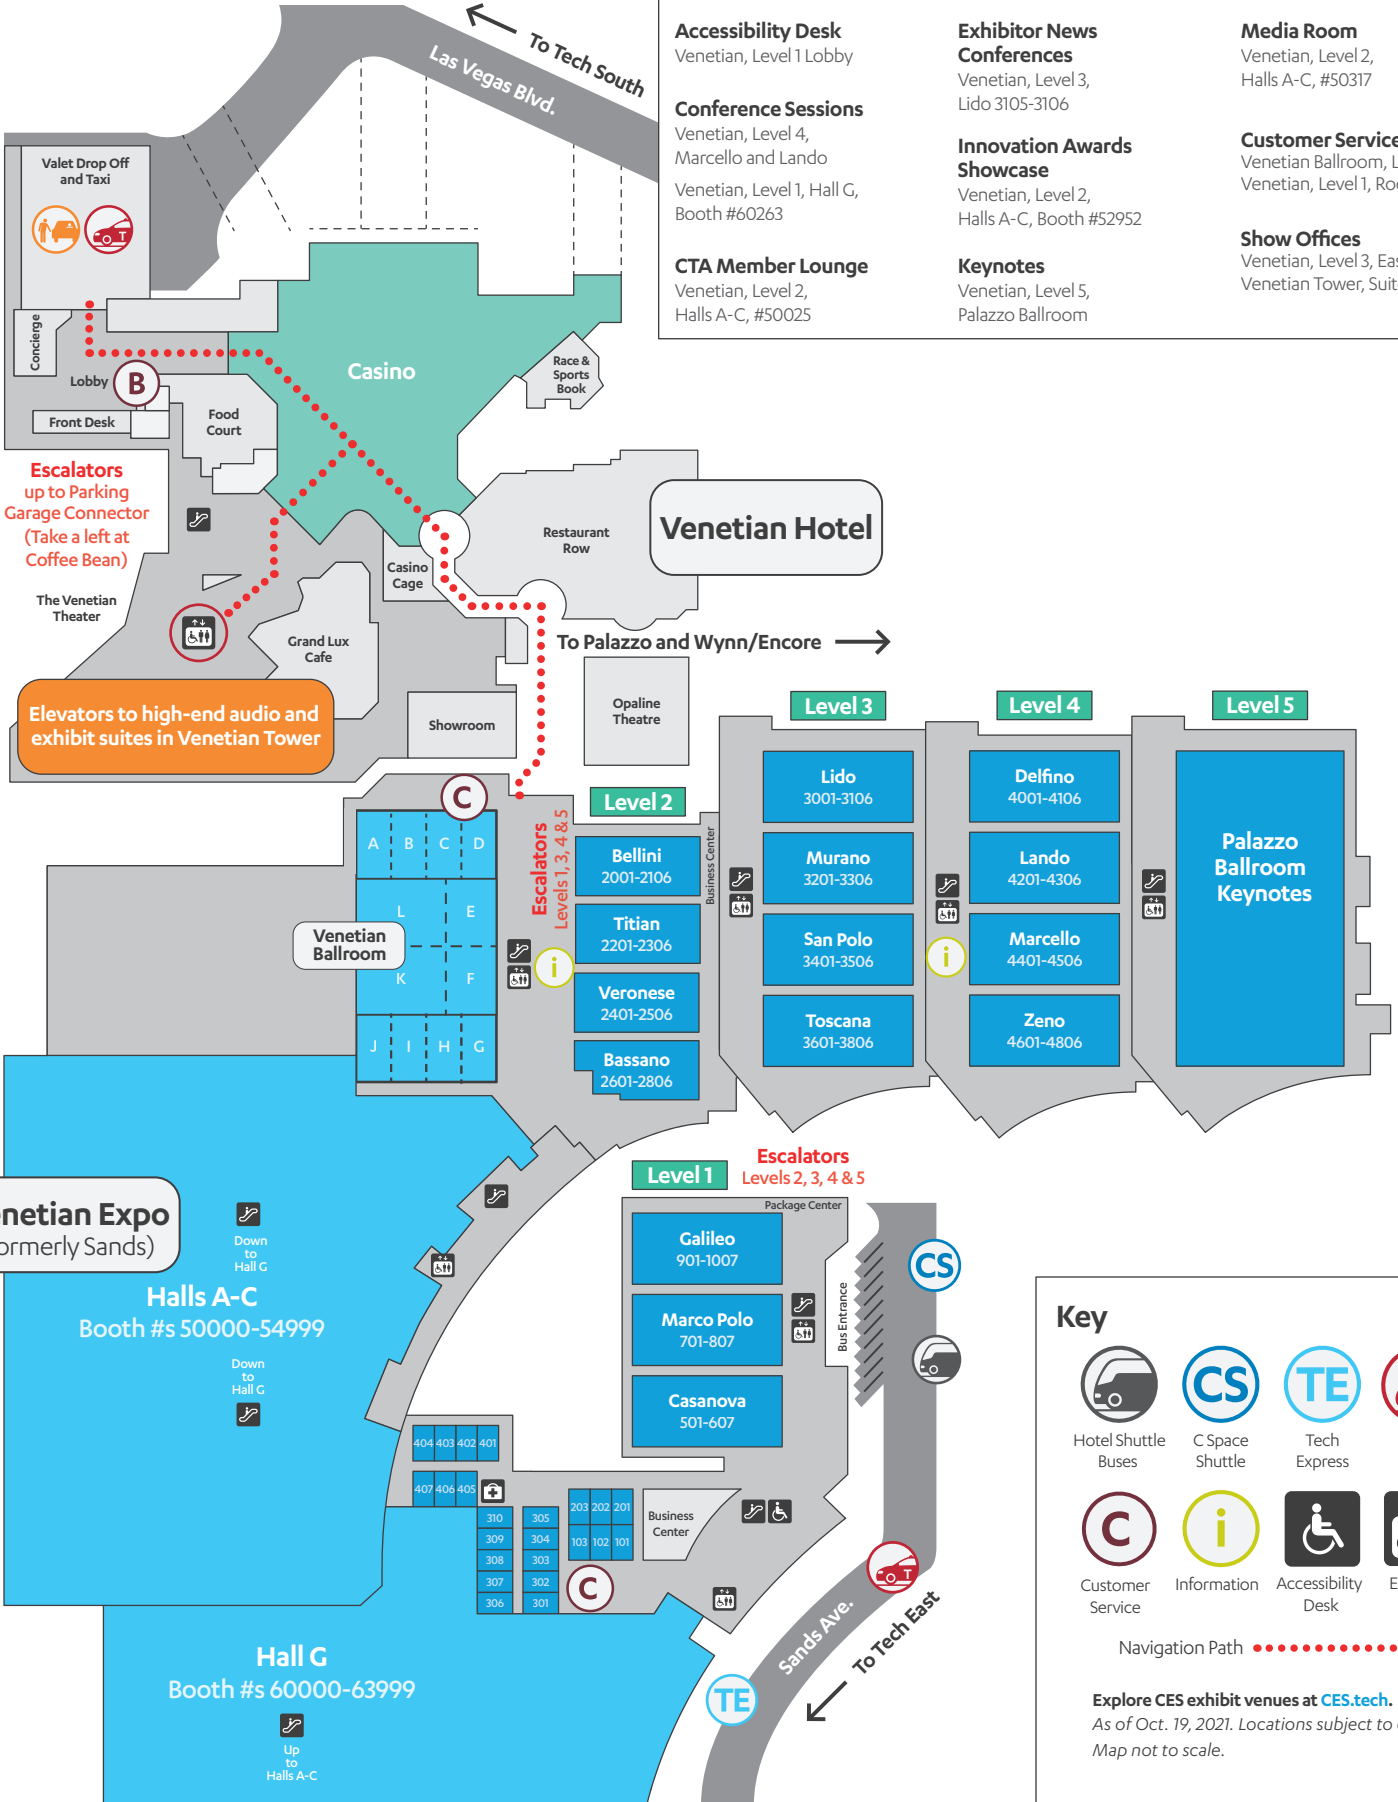

Tech West

Venetian Expo (formerly Sands)

Show Services at Tech West

Accessibility Desk
Venetian, Level 1 Lobby

Exhibitor News Conferences
Venetian, Level 3, Lido 3105-3106

Media Room
Venetian, Level 2, Halls A-C, #50317

Conference Sessions
Venetian, Level 4, Marcello and Lando
Venetian, Level 1, Hall G, Booth #60263

Innovation Awards Showcase
Venetian, Level 2, Halls A-C, Booth #52952

Customer Service
Venetian Ballroom, Level 2
Venetian, Level 1, Room 301

CTA Member Lounge
Venetian, Level 2, Halls A-C, #50025

Keynotes
Venetian, Level 5, Palazzo Ballroom

Show Offices
Venetian, Level 3, East Foyer
Venetian Tower, Suite 29-207

Key

Hotel Shuttle Buses	C Space Shuttle	Tech Express	Taxi
Customer Service	Information	Accessibility Desk	Elevators

Navigation Path ●●●●●●●●●●

Explore CES exhibit venues at CES.tech.
As of Oct. 19, 2021. Locations subject to change.
Map not to scale.