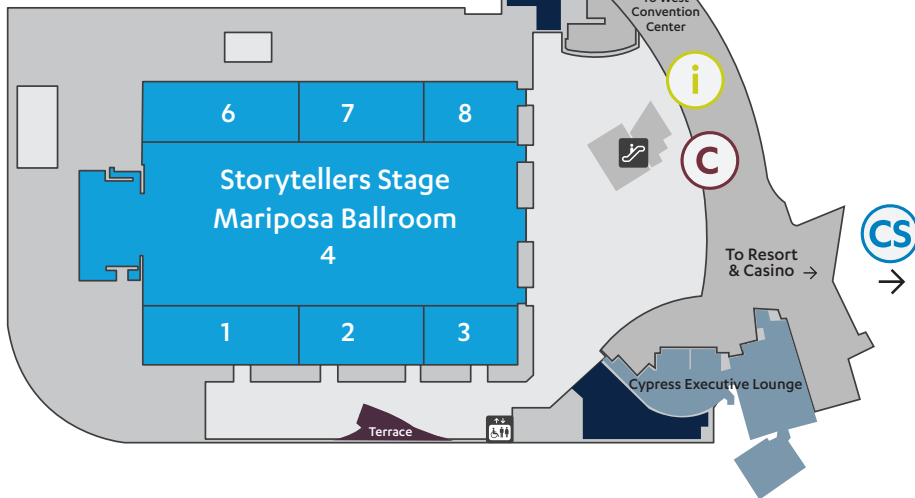

Explore CES exhibit venues at CES.tech.
As of Oct. 19, 2021. Locations subject to change.
Map not to scale.

Consumer Technology Association

Tech South ARIA

Level 3 - East

Show Services at ARIA

Customer Service

Level 2 East

Conference Sessions

Level 2 East, Mariposa 4
Plaza Level East, Orovada 5
Level 1 East, Joshua 10

C Space at ARIA Exhibit Hours

Wednesday, Jan. 5	9 AM-5 PM
Thursday, Jan. 6	9 AM-5 PM
Friday, Jan. 7	9 AM-5 PM

Key

Customer Service

C Space Shuttle

Information

Escalator

Elevators

Explore CES exhibit venues at CES.tech.

As of Oct. 19, 2021. Locations subject to change. Map not to scale.

Level 2 - East

Level 1 - East

Plaza Level - East