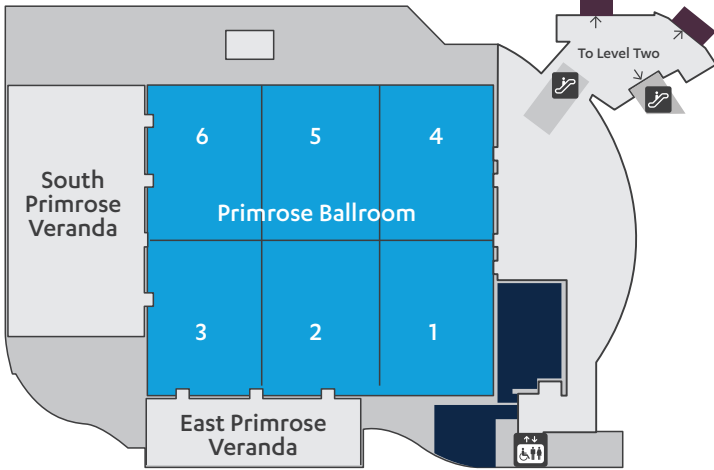

Innovation Awards Showcase
Venetian, Level 2, Halls A-C, Booth #52952

Customer Service
Venetian Ballroom, Level 2
Venetian, Level 1, Room 301

CTA Member Lounge
Venetian, Level 2, Halls A-C, #50025

Keynotes
Venetian, Level 5, Palazzo Ballroom

Show Offices
Venetian, Level 3, East Foyer
Venetian Tower, Suite 29-207

Key

Hotel Shuttle Buses	C Space Shuttle	Tech Express	Taxi
Customer Service	Information	Accessibility Desk	Elevators

Navigation Path ●●●●●●●●●●

Explore CES exhibit venues at CES.tech.
As of Oct. 19, 2021. Locations subject to change.
Map not to scale.

Consumer Technology Association

Tech South ARIA

Level 3 - East

Show Services at ARIA

Customer Service

Level 2 East

Conference Sessions

Level 2 East, Mariposa 4
Plaza Level East, Orovada 5
Level 1 East, Joshua 10

C Space at ARIA Exhibit Hours

Wednesday, Jan. 5	9 AM-5 PM
Thursday, Jan. 6	9 AM-5 PM
Friday, Jan. 7	9 AM-5 PM